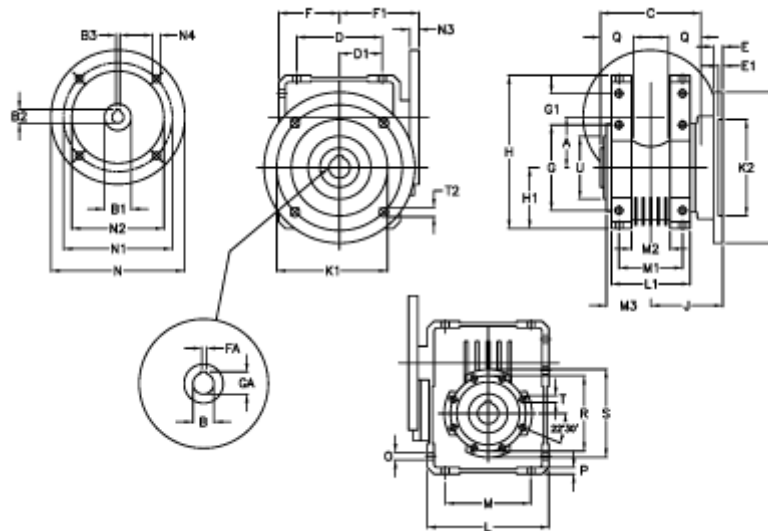

Article number: 392206301553536

Description: Worm Gear with Torque Limiter
W63 L2-UFC-15-P90B5

Measures

A = 62.17	E = 11	H = 182.5	M = 102	N4 = 11,5	U = 75
B = 25	E1 = 5	H1 = 72.5	M1 = 76	O = 9.0	
B1 E7 = 24	F = 73	J = 86.0	M2 = 46	P = 8	
B2 = 27.3	F1 = 102	K = 180	M3 = 53.0	Q = 35	
B3 H9 = 8	FA = 8	K1 = 150	N = 200	R = 90	
C = 120	G = 102	K2 = 115	N1 = 165	S = 105	
D = 102.0	G1 = 37.5	L = 145	N2 = 130	T = M8x14	
D1 = 51.0	GA = 28.3	L1 = 94	N3 = 12.0	T2 = 11.0	